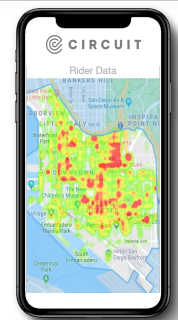

Local Delivery Services

Packages, Services,
Information

W2 Trained Drivers +
Fleets of Electric Cars

Same Day
Deliveries

Helping to Move More Than Just Riders

Circuit, an all-electric, first/last-mile shuttle service is here to help and now available for local deliveries of packages, information and more. .

**Vehicle and
Location Tracking**